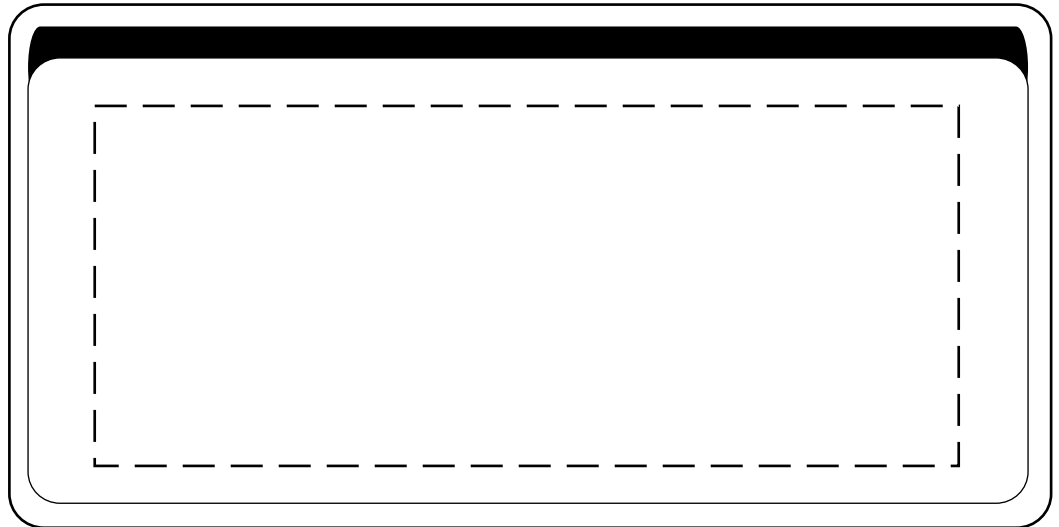

Letterpress Printing

405 Non-magnetic

406 Magnetic

Actual size:

5-7/16" x 2-3/4".

Imprint area:

(Dotted line indicates ad space)

405/406: 4-1/2" x 1-7/8"

Item colors: White,
Recycled Off-White.

Packing: Individual Gift
Cartons. 100 per ctn.

Weight: 405: 28lbs./100,
406: 31 lbs./100

405 / 406

Item line art shown at 100% of actual size.
Dotted line indicates imprint area.

Digital Label

505 Non-magnetic

506 Magnetic

Actual size:

5-7/16" x 2-3/4".

Imprint area:

(Dotted line indicates ad space)

505/506: 4-7/8" x 1-7/8"