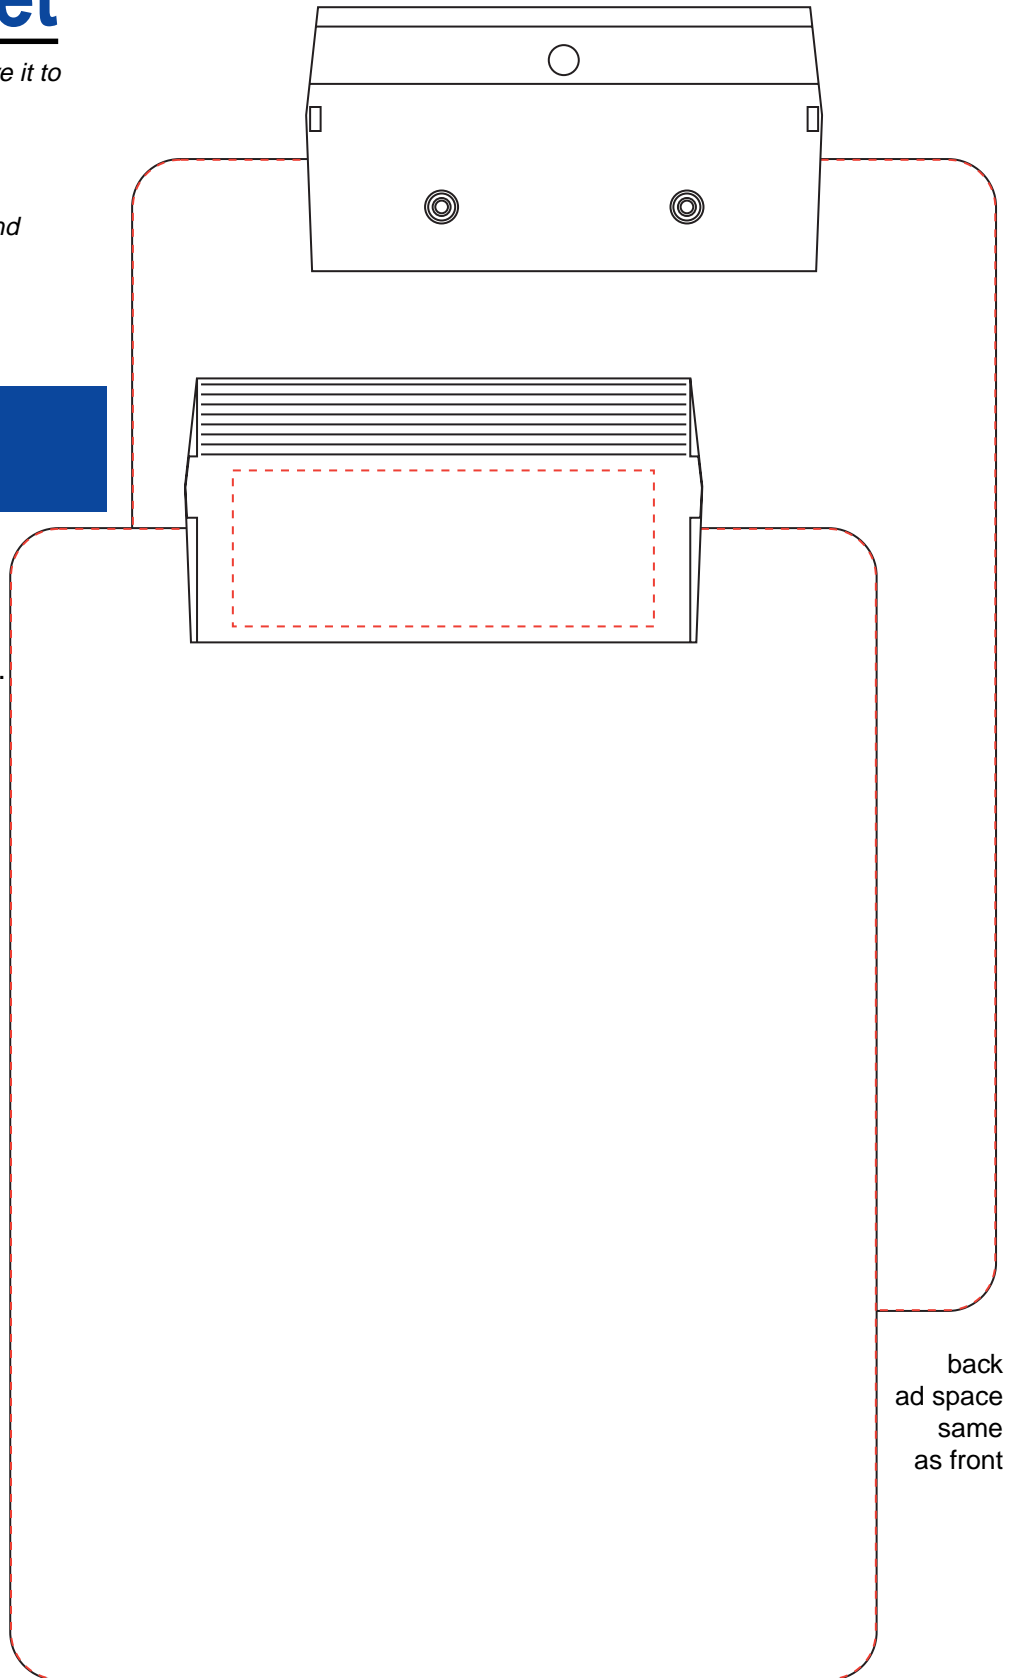

Ad Layout Sheet

Use this sheet to layout your ad ideas, then give it to your specialty advertising consultant.

Please attach all logos, line art and/or photos necessary to complete this order.

For complete instructions on how to prepare and submit artwork refer to the current catalog.

623FC Full Color Maxima Lettermaster

Actual size: 9" x 13-1/2" (wxh)

Top of clip to bottom of board.

Imprint areas:

Rectangle Clip: 4-3/8" x 1-5/8" (wxh).

Contour Clip: 4-1/2" x 1-7/8" (wxh).

Board Front: 9" x 12" (wxh).

Board Back: 9" x 12" (wxh).

Full bleed available on board.

(Dotted line indicates Ad Space)

Item colors: White (S),
Recycled Off-White.

back
ad space
same
as front

www.morcoline.com

asi/72240 • PPAI 114004

Standard
front
ad space
50% actual
size