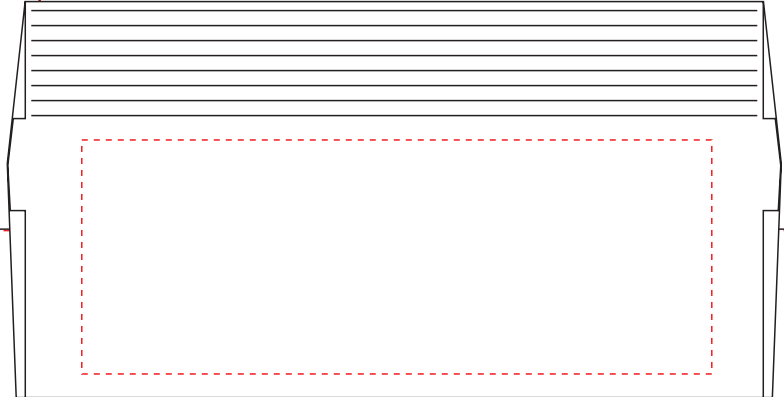

Ad Layout Sheet

Use this sheet to layout your ad ideas, then give it to your specialty advertising consultant.

Please attach all logos, line art and/or photos necessary to complete this order.

For complete instructions on how to prepare and submit artwork refer to the current catalog.

624FC Full Color Maxima Memo Board

Actual size of Item: 6" x 10-5/16" (wxh).

Imprint areas:

Rectangular clip 4-3/8" x 1-5/8" (wxh),

Contour clip 4-1/2" x 1-7/8" (wxh),

Board front & back 6" x 7-1/2" (wxh).

Full bleed available on board.

(Dotted line indicates Ad Space)

Item colors: White (S), Recycled Off-White.

back

front

Item shown at 75% size

www.morcoline.com

asi/72240 • PPAI 114004