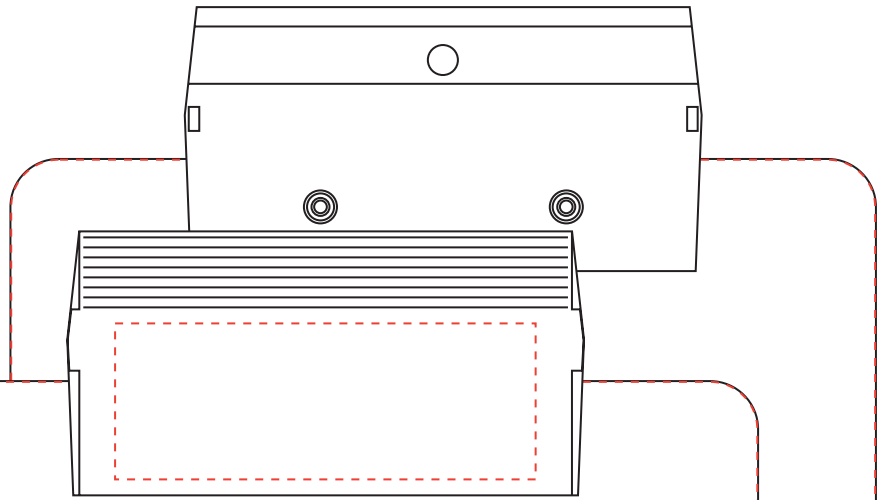

626FC Full Color Maxima Lettermaster

Actual size: 9" x 16-1/2" (wxh)

Top of clip to bottom of board.

Imprint areas:

Rectangle Clip: 4-3/8" x 1-5/8" (wxh).

Contour Clip: 4-1/2" x 1-7/8" (wxh).

Board Front: 9" x 15" (wxh).

Board Back: 9" x 15" (wxh).

Full bleed available on board.

(Dotted line indicates Ad Space)

Item colors: White (S),
Recycled Off-White.

back
ad space
same
as front

MORCO®

Specialty Advertising Products

www.morcoline.com