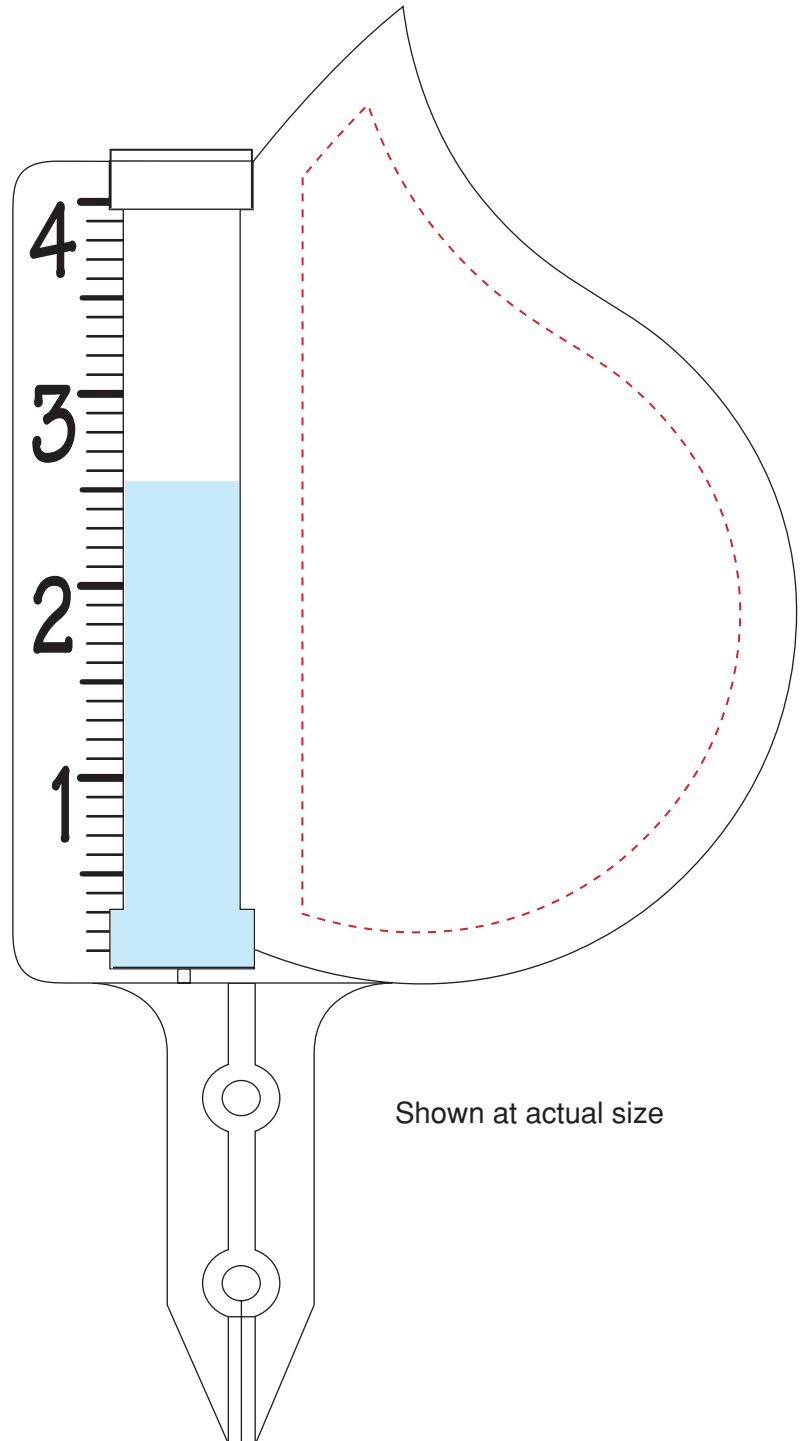

Ad Layout Sheet

Use this sheet to layout your ad ideas, then give it to your specialty advertising consultant.

Please attach all logos, line art and/or photos necessary to complete this order.

For complete instructions on how to prepare and submit artwork refer to the current catalog.

835 Dew Drop

Small droplet shaped rain gauge.

Actual size: 4" x 7-5/8".

Imprint area: 2-1/4" x 3-1/2" (w x h).

(Dotted line indicates Ad Space - Note ad space is tear drop shape).

Standard scale: Inch, Metric or combination available, specify on order. Scale printed same color as ad copy or darkest color.

Item colors: White (S),

Bio Recycled Off-White.

Standard Tube: 4" plastic.

Extra or replacement tubes available upon request.

Shown at actual size

MORCO®

Specialty Advertising Products

www.morcoline.com