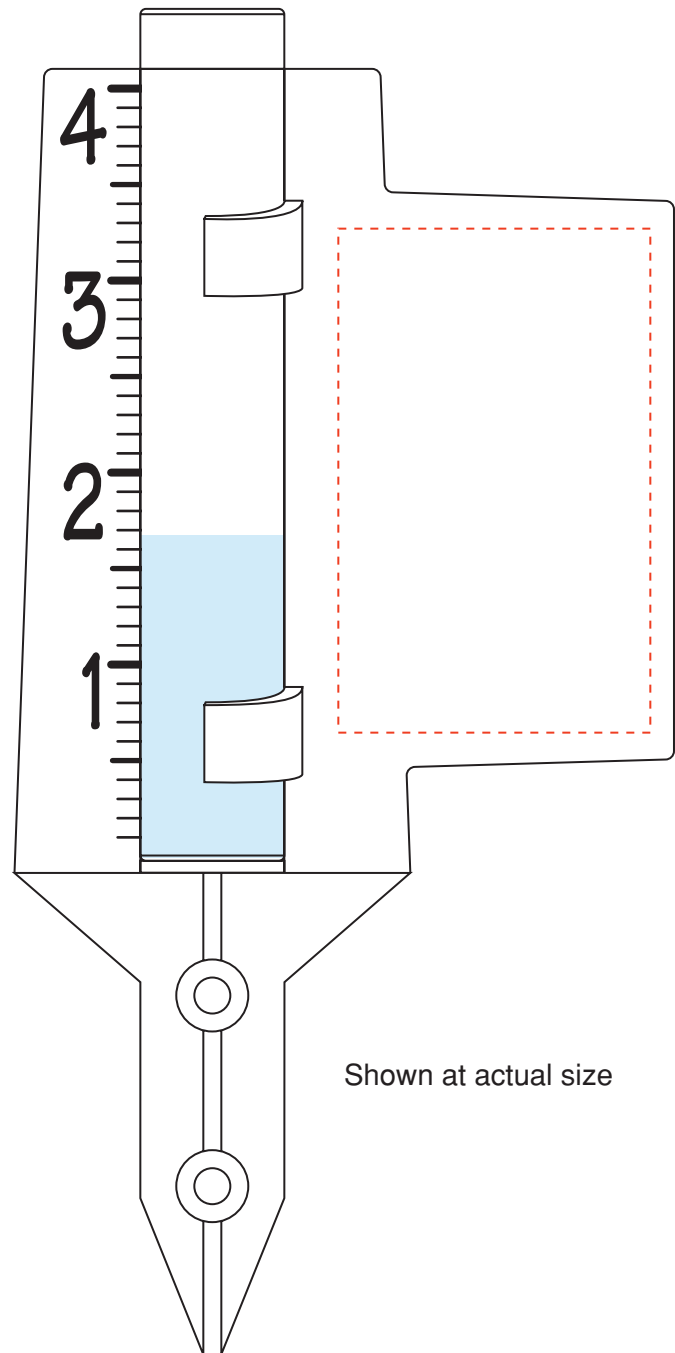

837 Green Wave Jr.

Small, economical rain gauge.

Actual size: 3-3/8" x 6-3/4".

Imprint area: 1-5/8" x 2-5/8" (w x h).

(Dotted line indicates Ad Space)

Standard scale: Inch. Metric or combination available, specify on order. Scale printed same color as ad copy or darkest color.

Item colors: White (S),
Bio Recycled Off-White.

Standard Tube: 4" plastic.

Extra or replacement tubes available upon request.

Shown at actual size

www.morcoline.com

asi/72240 • PPAI 114004