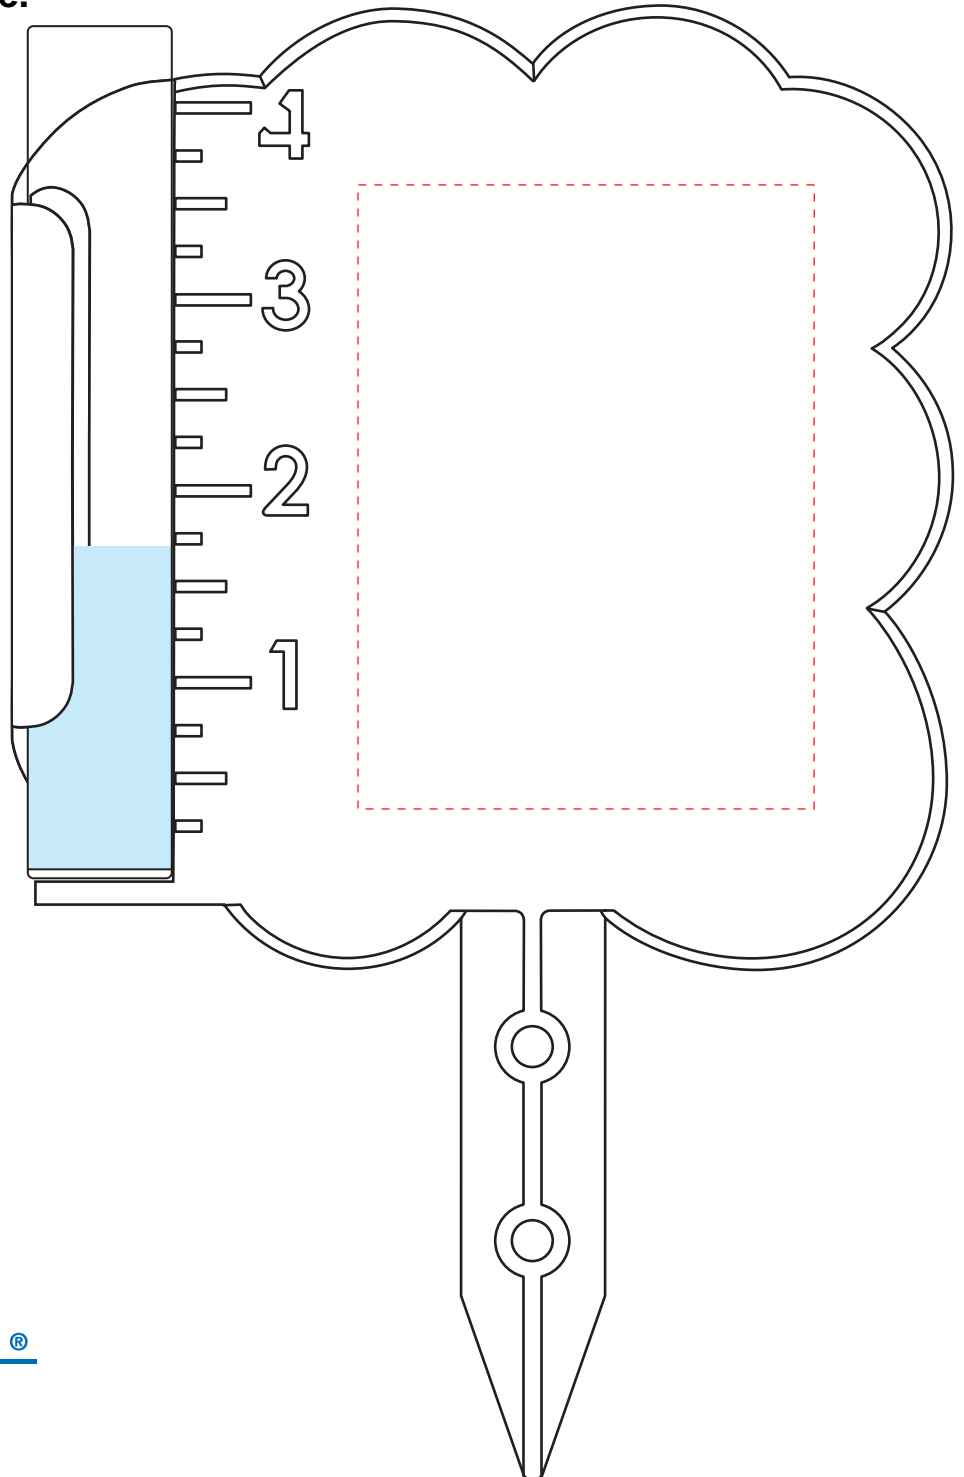

## 838 Cloud Rain Gauge

Plastic cloud shape rain gauge.

**Actual size:** 5" x 7 3/4".

**Imprint area:** 2-3/8" x 3-1/4" (w x h).

**(Dotted line indicates Ad Space)**

**Standard scale:** Inch only.

Scale molded into item.

**Item colors:** White (S),  
Recycled Off-White, PMS 359 Green.

**Standard Tube:** 4" "new" plastic.

Extra or replacement tubes available upon request. Glass available upon request.

**MORCO**®

Specialty Advertising Products