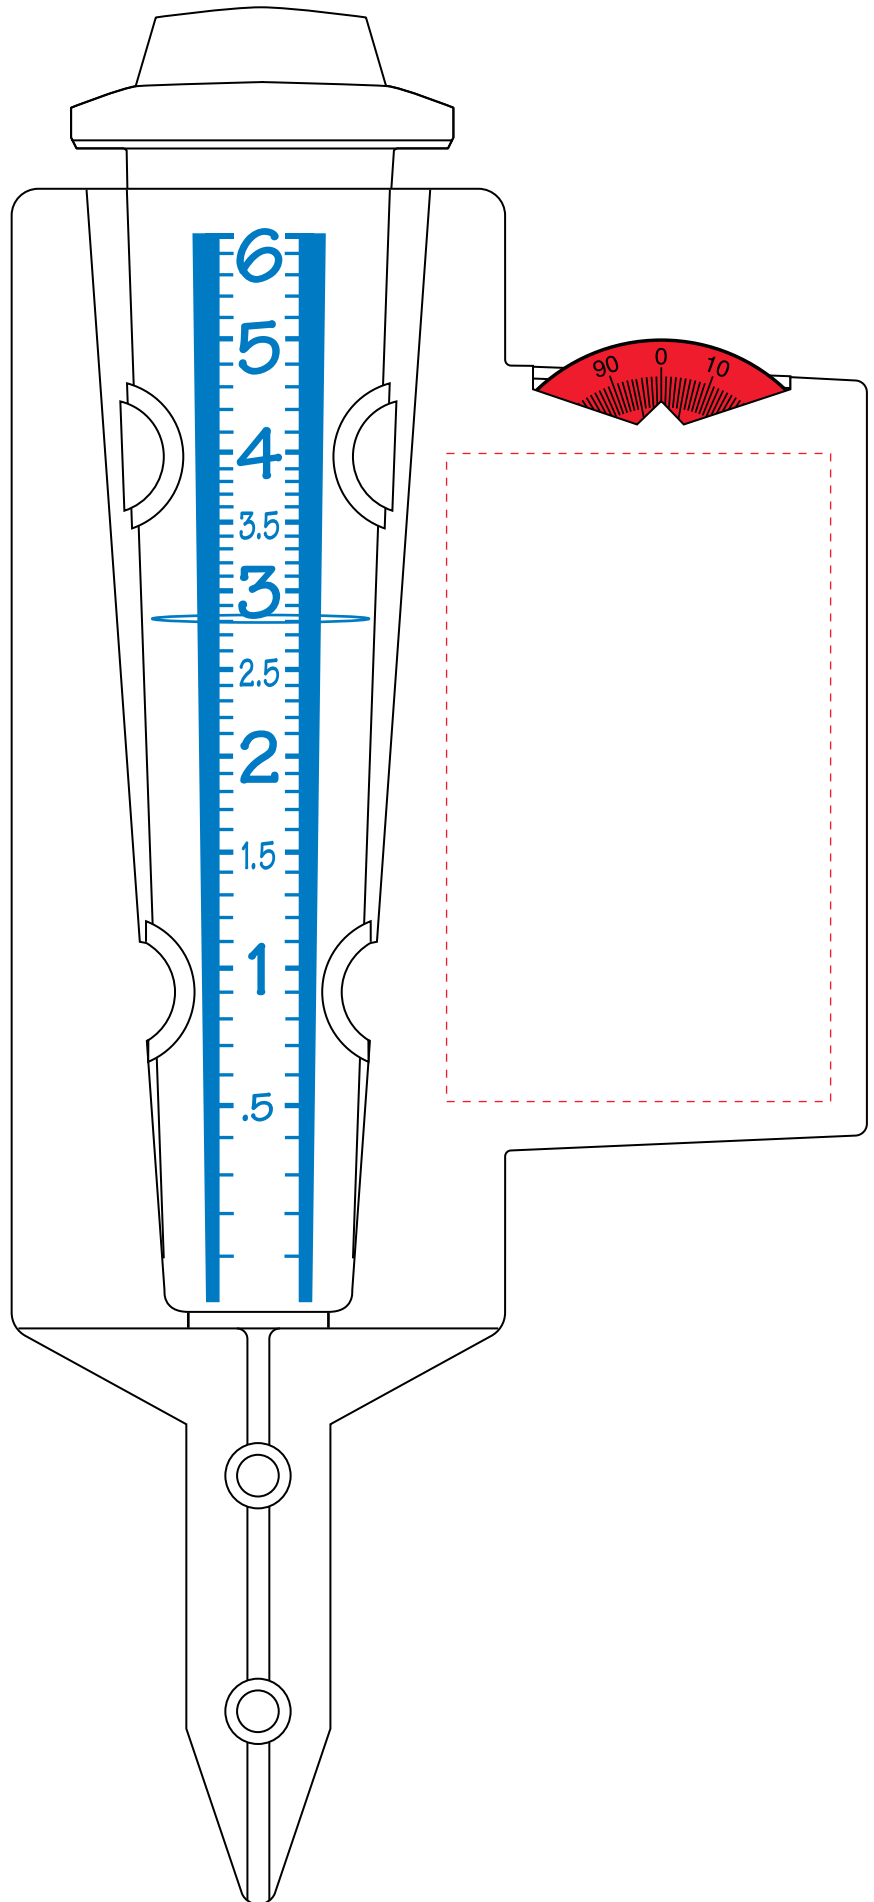

Ad Layout Sheet

Use this sheet to layout your ad ideas, then give it to your specialty advertising consultant.

Please attach all logos, line art and/or photos necessary to complete this order.

For complete instructions on how to prepare and submit artwork refer to page 46 in the 2006 catalog.

848 Green Wave Sr.

Large plastic cone rain gauge with cumulative dial.

Actual size: 4-1/2" x 9-5/8".

Imprint area: 2" x 3-3/8" (w x h).

(Dotted line indicates Ad Space)

Standard scale: Inch, Metric or combination available, specify on order. Scale preprinted in Blue.

Item colors: White (S), Recycled Off-White.

Standard Tube: 6" plastic cone. Extra or replacement tubes available upon request.

MORCO®

Specialty Advertising Products

www.morcoline.com

asi/72240 • PPAI 114004