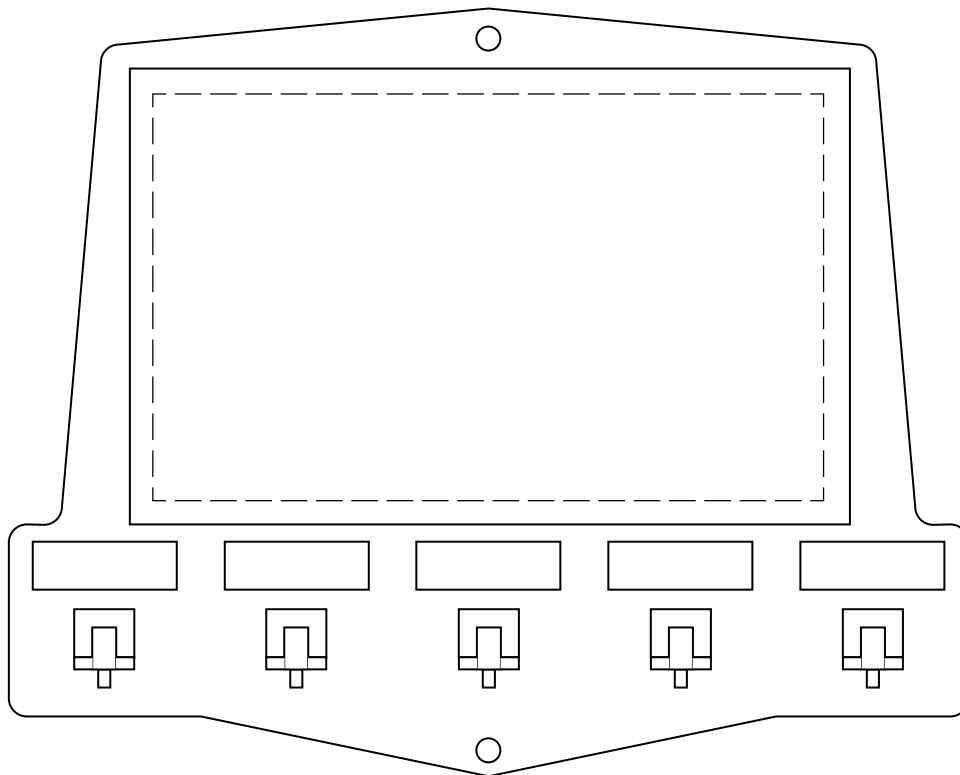

Ad Layout Sheet

Use this sheet to layout your ad ideas, then give it to your specialty advertising consultant.

Please attach all logos, line art and/or photos necessary to complete this order.

935 Keykeeper

Holds 5 sets of keys. Large copy area.

Actual size: 5" x 4".

Imprint area: 3-1/2" x 2-1/8".

Item colors: White (S), Yellow, Recycled Off-White.

Morcolor available in white only.

MORCO®

Specialty Advertising Products