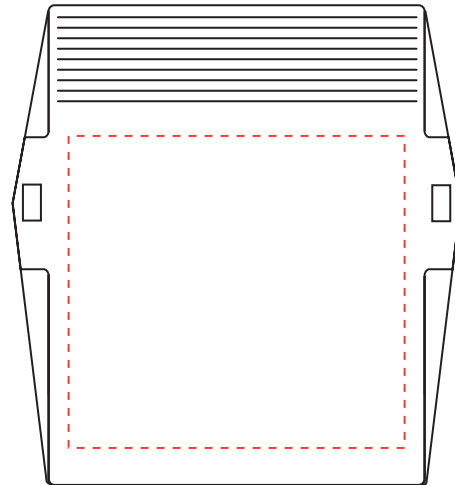

Ad Layout Sheet

Use this sheet to layout your ad ideas, then give it to your specialty advertising consultant.

Please attach all logos, line art and/or photos necessary to complete this order.

For complete instructions on how to prepare and submit artwork refer to the current catalog.

407 Deco-Grip (non-magnetic)

408 Deco-Grip (magnetic)

Medium Size Clip

Actual size: 2-5/16" x 2-1/2" (wxh).

Imprint area: 1-3/4" x 1-5/8" (wxh).

(Dotted line indicates Ad Space)

Item colors: White (S), Yellow, Red, Green, Blue, Pink, Black, Glow in the dark, Bio Recycled Off-White.