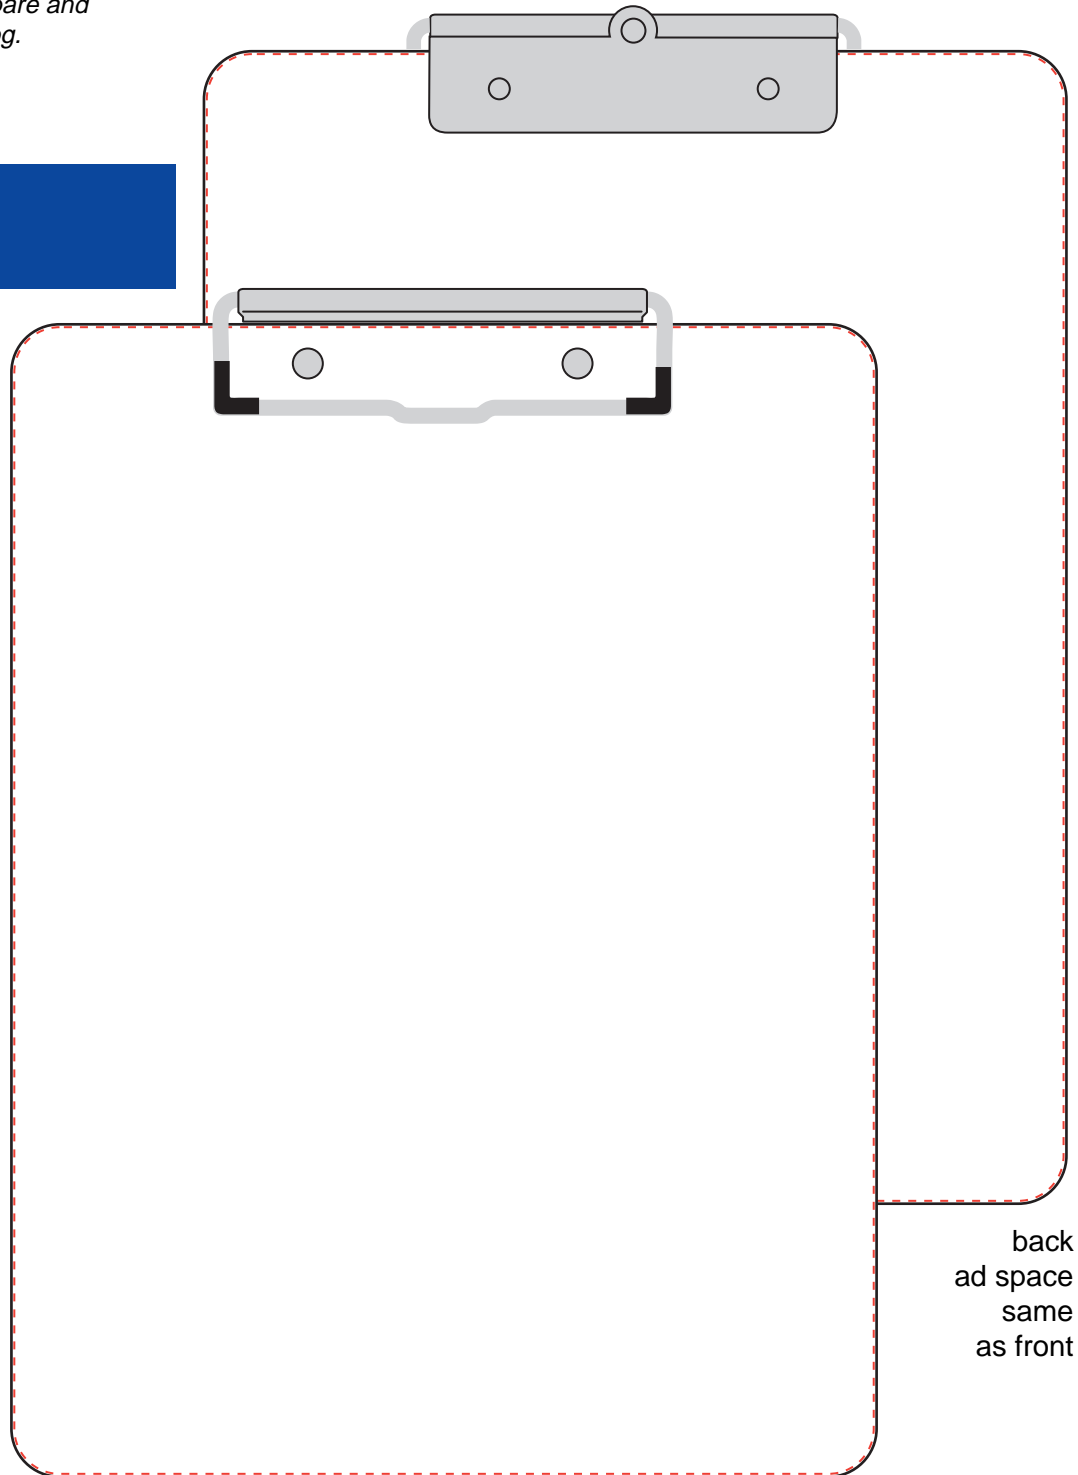

Ad Layout Sheet

Use this sheet to layout your ad ideas, then give it to your specialty advertising consultant.

Please attach all logos, line art and/or photos necessary to complete this order.

For complete instructions on how to prepare and submit artwork refer to the current catalog.

427FC Full Color Executive-VLP

Actual size: 9" x 12-3/8" (wxh)
Top of clip to bottom of board.

Imprint areas: 9" x 12" (wxh)
Full Bleed available.

(Dotted line indicates Ad Space)

Item colors: White (S),
Recycled Off-White.

back
ad space
same
as front

www.morcoline.com

asi/72240 • PPAI 114004

Standard
front
ad space
50% actual
size