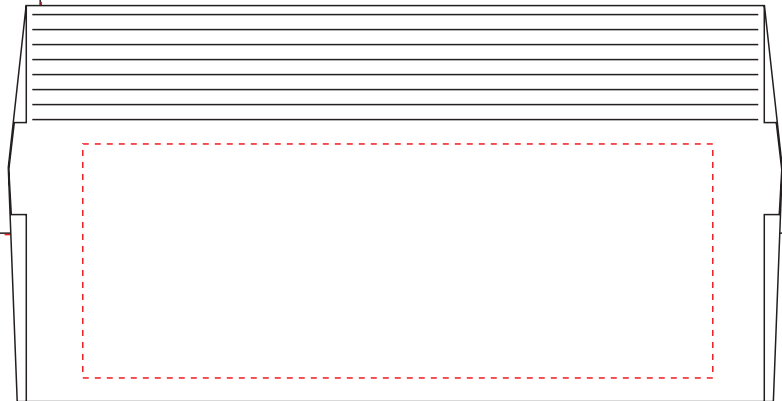

Ad Layout Sheet

Use this sheet to layout your ad ideas, then give it to your specialty advertising consultant.

Please attach all logos, line art and/or photos necessary to complete this order.

For complete instructions on how to prepare and submit artwork refer to the current catalog.

624FC Full Color Maxima Memo Board

Actual size: 6" x 10-5/16" (wxh).

Top of clip to bottom of board.

Imprint areas:

Rectangular Clip 4-3/8" x 1-5/8" (wxh).

Contour Clip 4-1/2" x 1-7/8" (wxh).

Board Front & Back 6" x 7-1/2" (wxh).

Full bleed available on board.

(Dotted line indicates Ad Space)

Item colors: White (S), Bio-Recycled Off-White.

back

front

Item shown at 75% size

MORCO®

Specialty Advertising Products