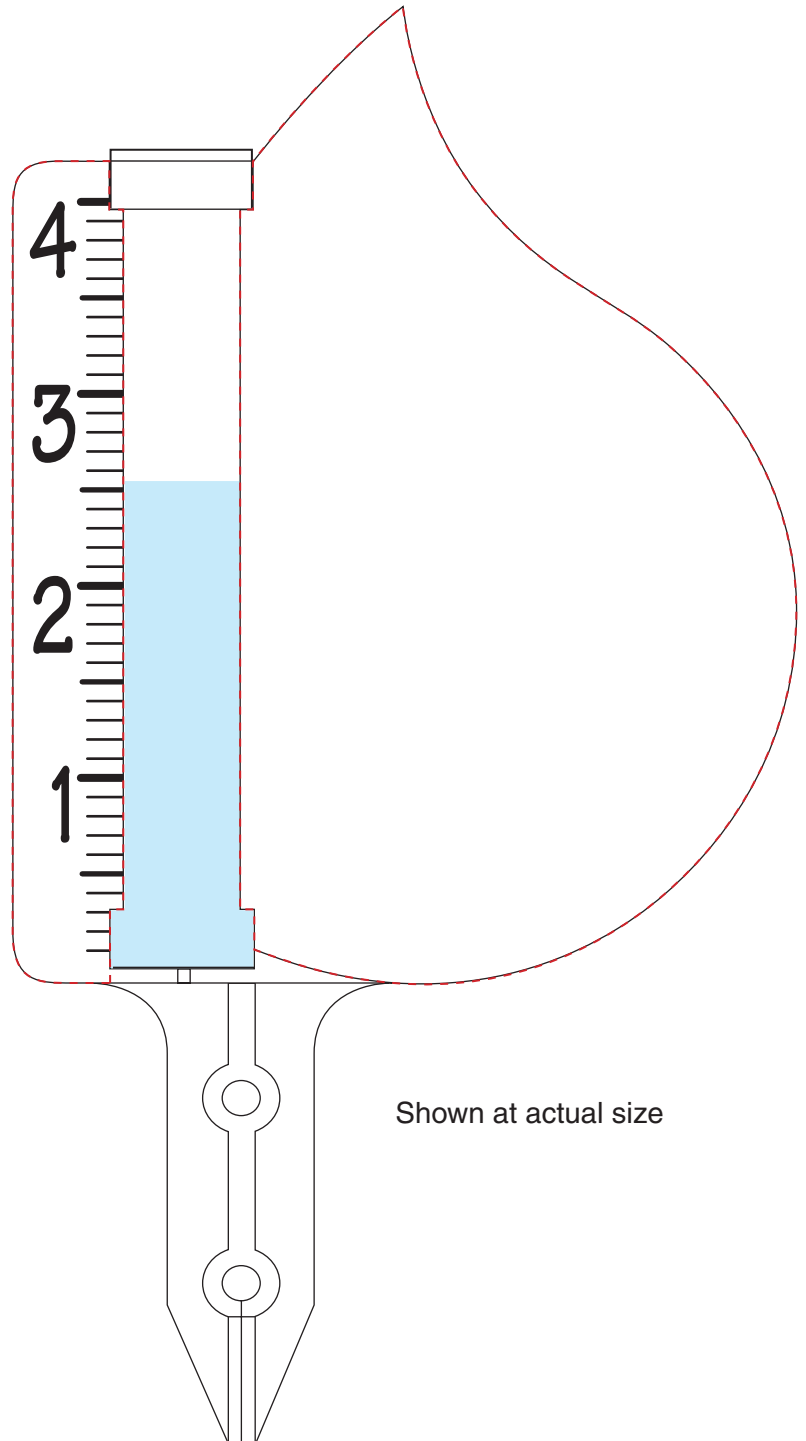

835FC Full Color Dew Drop

Small droplet shaped rain gauge.

Actual size: 4" x 7-5/8".

Imprint area: 3-7/8" x 5" (w x h).

Full bleed available.

(Dotted line indicates Ad Space - Note ad space is tear drop shape).

Standard scale: Inch, Metric or combination available, specify on order. Scale printed same color as ad copy or darkest color.

Item colors: White (S),
Bio-Recycled Off-White.

Standard Tube: 4" plastic.

Extra or replacement tubes available upon request.