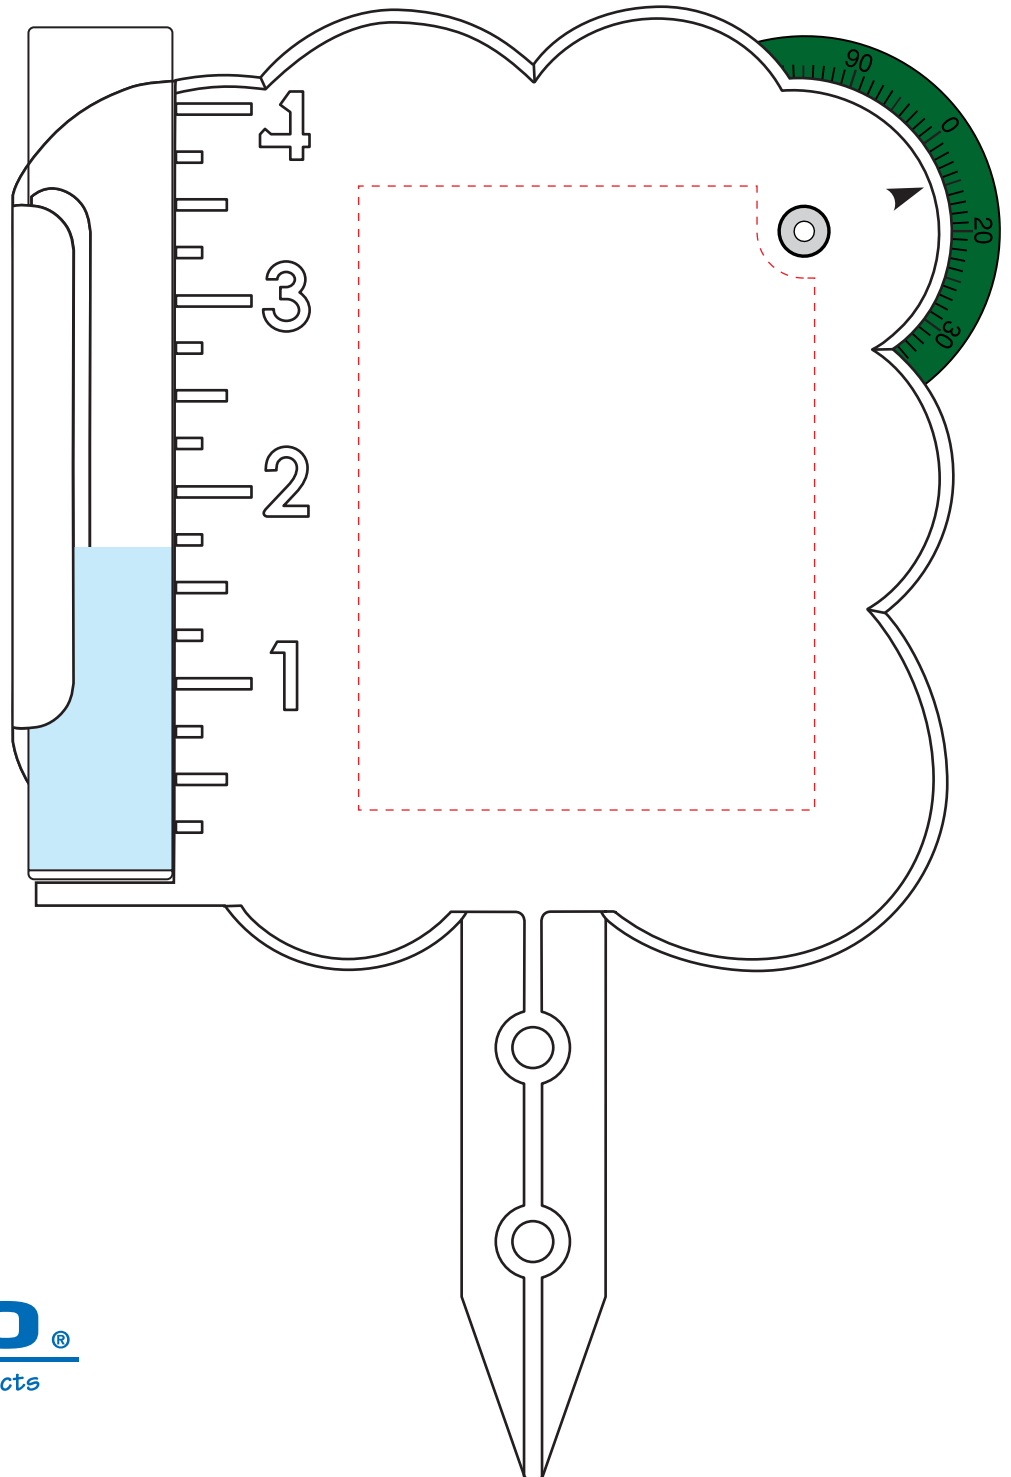

839 Cloud Rain Gauge

Plastic cloud shape rain gauge with cumulative dial.

Actual size: 5" x 7 3/4" (w x h).

Imprint area: 2-3/8" x 3-1/4" (w x h).

(Dotted line indicates Ad Space)

Standard scale: Inch only.

Scale molded into item.

Cumulative Dial Arrow: Arrow printed same color as ad copy.

Item colors: White (S), Recycled Off-White, PMS 359 Green.

Standard Tube: 4" "new" plastic. Extra or replacement tubes available upon request. Glass available upon request.