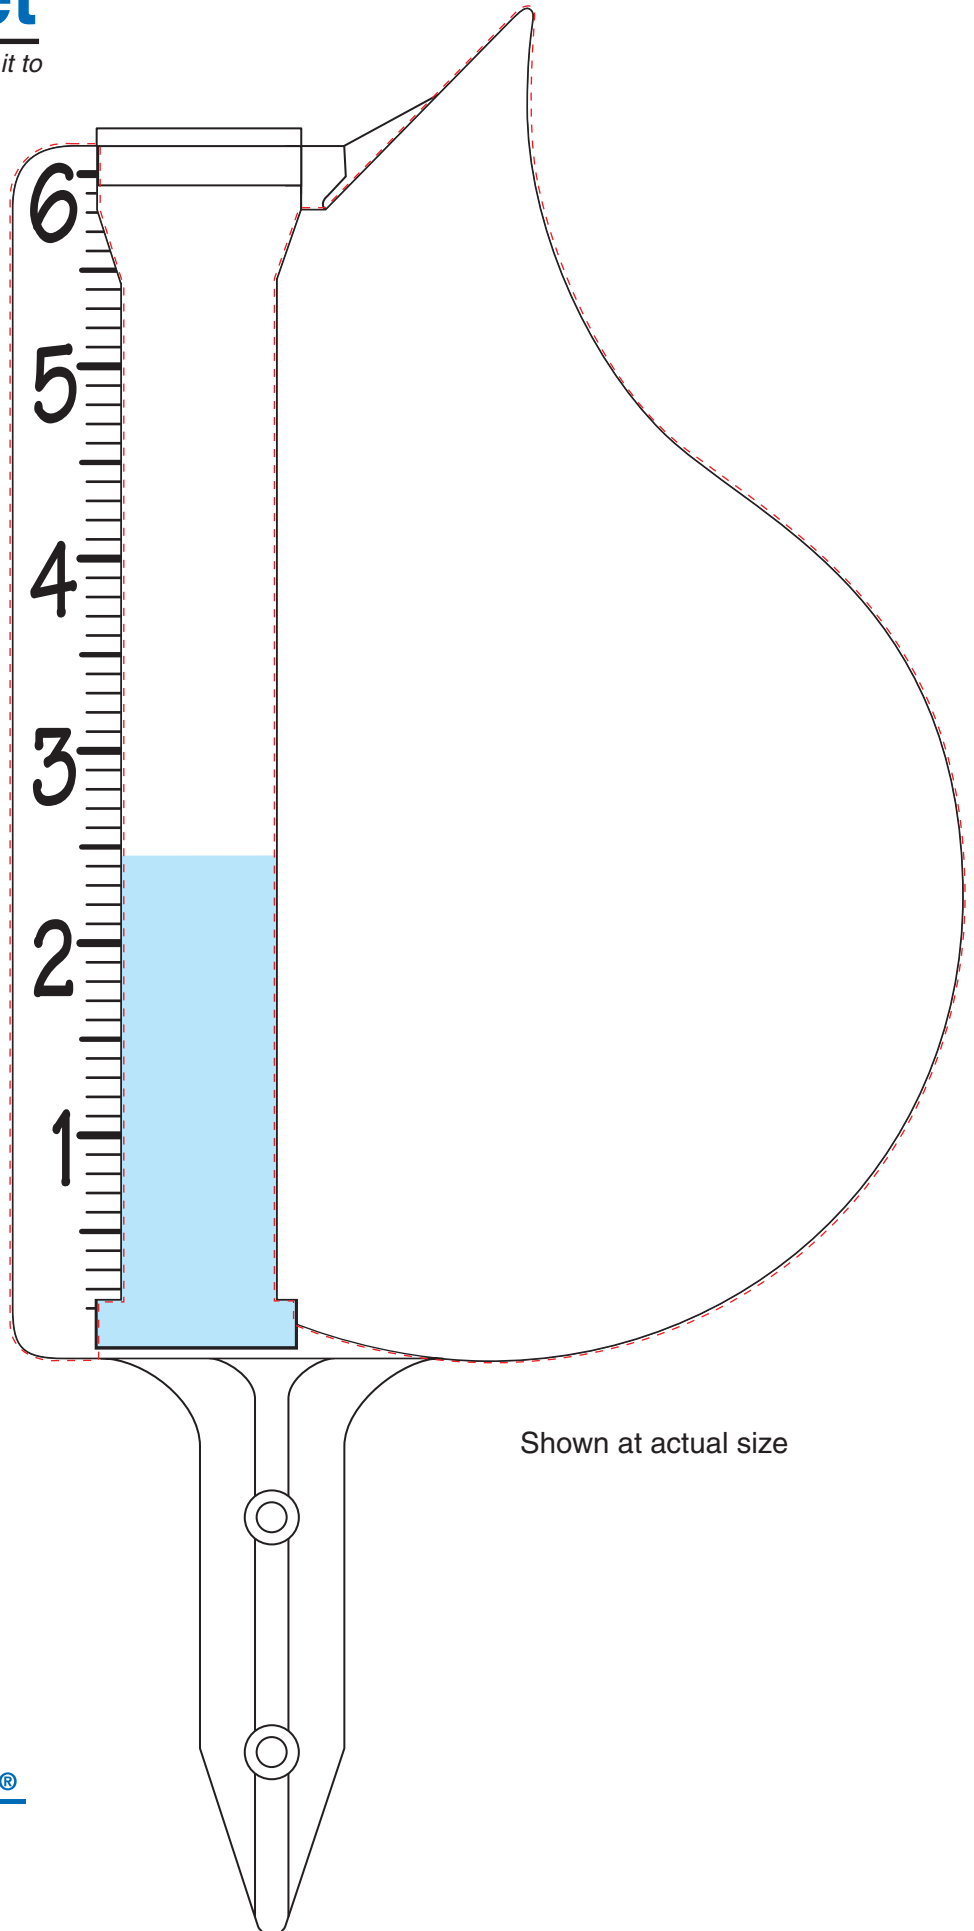

845FC Full Color Water Drop

Droplet shape rain gauge.

Actual size: 5" x 10" (wxh).

Imprint area: 4-7/8" x 7" (wxh).

Full bleed available.

(Dotted line indicates Ad Space - Note ad space is tear drop shape).

Standard scale: Inch, Metric or combination available, specify on order. Scale printed same color as ad copy or darkest color.

Item colors: White (S), Bio-Recycled Off-White.

Standard Tube: 6" Plastic only. Extra or replacement tubes available upon request.