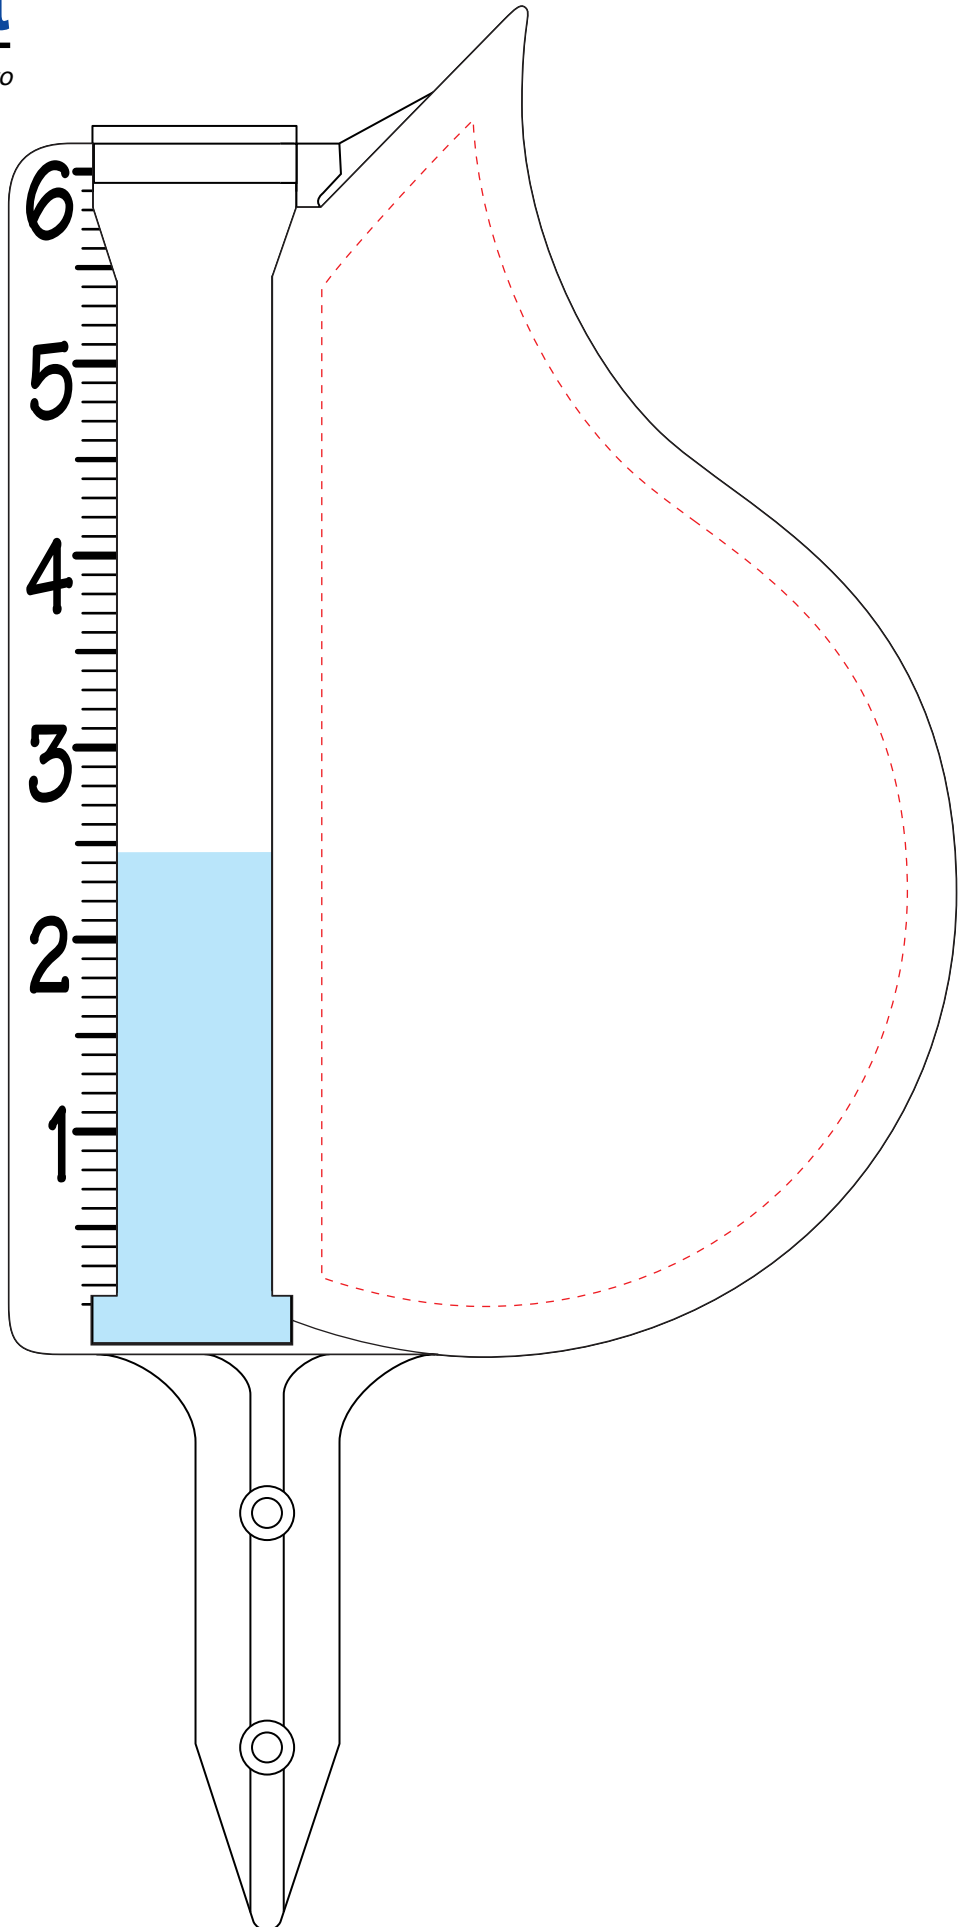

Ad Layout Sheet

Use this sheet to layout your ad ideas, then give it to your specialty advertising consultant.

Please attach all logos, line art and/or photos necessary to complete this order.

For complete instructions on how to prepare and submit artwork refer to the current catalog.

845 Water Drop

Droplet shape rain gauge.

Actual size: 5" x 10" (w x h).

Imprint area: 3" x 4-1/2" (w x h).

(Dotted line indicates Ad Space - Note ad space is tear drop shape).

Standard scale: Inch, Metric or combination available, specify on order. Scale printed same color as ad copy or darkest color.

Item colors: White (S), Bio Recycled Off-White.

Standard Tube: 6" Plastic only. Extra or replacement tubes available upon request.

NOTE: Imprint area does not include Large Reverses or Half Tones. Additional charges would apply.