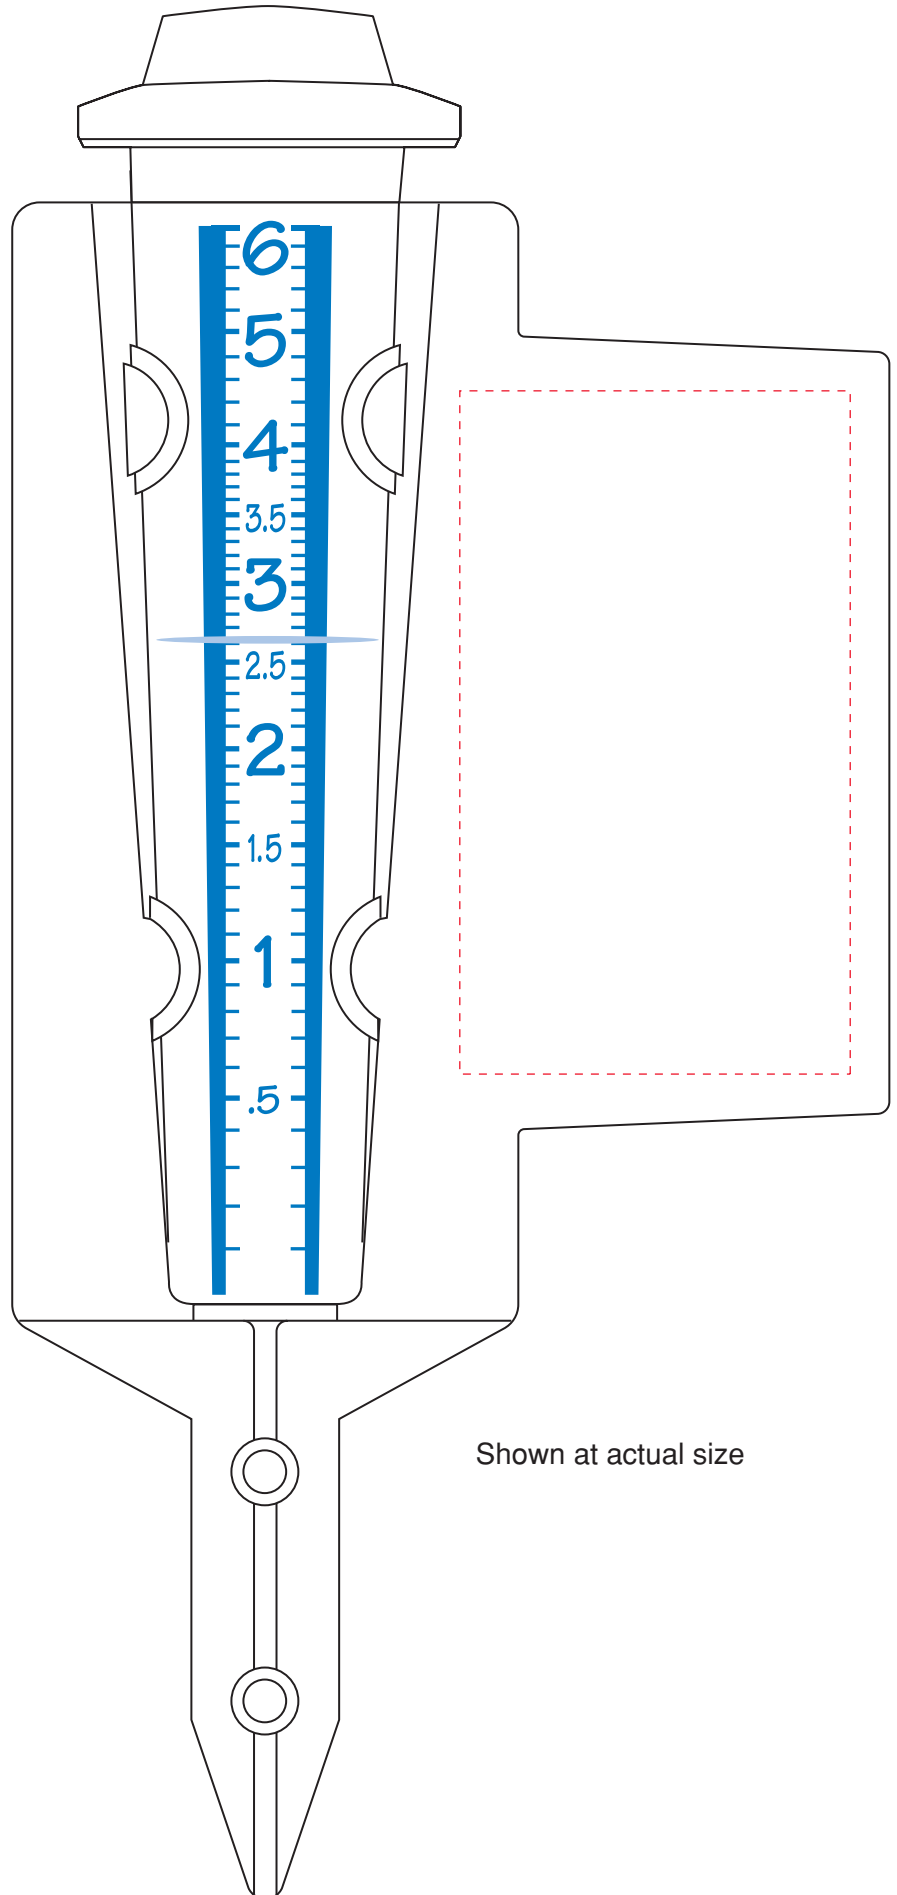

### Large plastic cone rain gauge.

**Actual size:** 4-1/2" x 9-5/8".

**Imprint area:** 2" x 3-1/2" (w x h).

**(Dotted line indicates Ad Space)**

**Standard scale:** Inch, Metric or combination available, specify on order. Scale preprinted in Blue.

**Item colors:** White (S),  
Bio Recycled Off-White.

**Standard Tube:** 6" plastic cone.  
Extra or replacement tubes available upon request.

[www.morcoline.com](http://www.morcoline.com)

asi/72240 • PPAI 114004