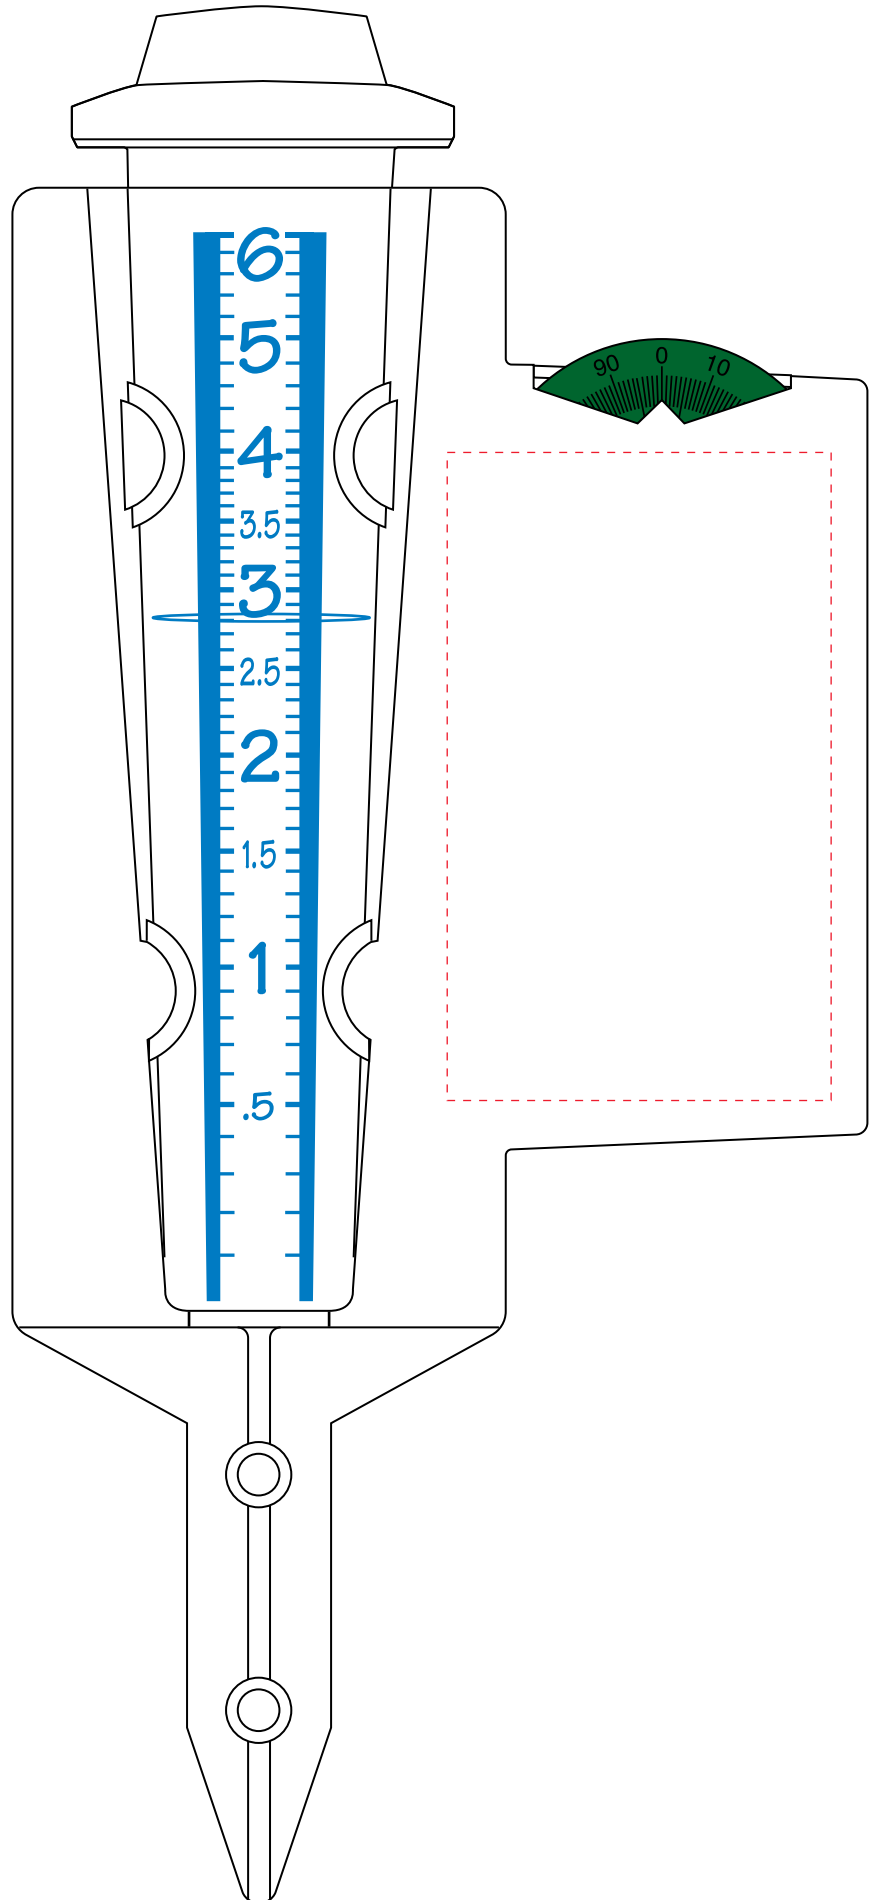

Ad Layout Sheet

Use this sheet to layout your ad ideas, then give it to your specialty advertising consultant.

Please attach all logos, line art and/or photos necessary to complete this order.

For complete instructions on how to prepare and submit artwork refer to the current catalog.

848 Green Wave Sr.

Large plastic cone rain gauge with cumulative dial.

Actual size: 4-1/2" x 9-5/8" (w x h).

Imprint area: 2" x 3-3/8" (w x h).

(Dotted line indicates Ad Space)

Standard scale: Inch, Metric or combination available, specify on order. Scale preprinted in Blue.

Item colors: White (S), Recycled Off-White.

Standard Tube: 6" plastic cone. Extra or replacement tubes available upon request.

MORCO®

Specialty Advertising Products

www.morcoline.com

asi/72240 • PPAI 114004